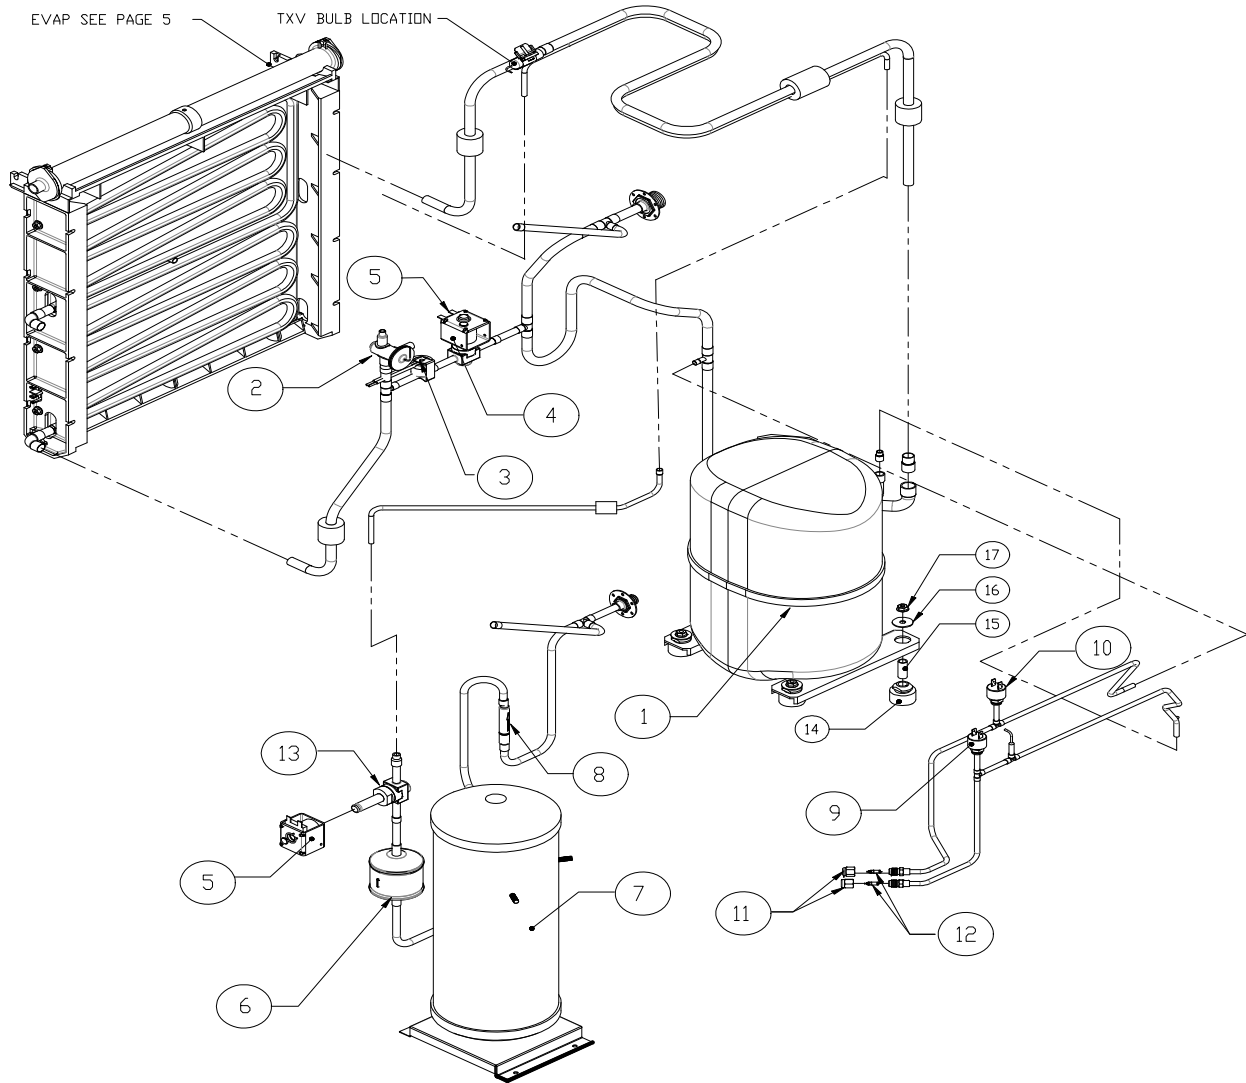

ICE0726R
ICE0926R

Check the model number on the data plate and refer to the correct listing for the specific component.

Check carefully that the correct part is identified and ordered.

Table of Contents	Page 1
Exterior Panels	Page 2
Chassis	Page 3
Refrigeration System	Page 4
Evaporator	Page 5
Control Box and Compressor Components	Page 6
Harvest Assist Components	Page 7
Water Pump/Float	Page 8
VRC Condenser	Page 9

Ice-O-Matic
11100 East 45th Ave.
Denver Co. 80239
800-423-3367

Exterior Panels			
Item #	Model Number		Description
	ICE0726R	ICE0926R	
1	2101431-01S	2101431-01S	Top Panel
2	2031520-01S	2031520-01S	Front Panel
3	9031098-04	9031098-04	Front Panel Screw
4	9051562-03	9051562-03	Front Panel End Cap Left Side
5	9051562-04	9051562-04	Front Panel End Cap Right Side
6	3021969-01	3021969-01	Side Panel
7	2021712-01	2021712-01	Rear Panel
8	3013452-01	3013452-01	Rear Access Panel
9	3013267-01	3013267-01	Junction Box Cover
10	2101466-01S	2101466-01S	Side Panel Assy with Insulation

Remote			
Item #	Model Number		Description
	ICE0726R	ICE0926R	
1	See Page 6	See Page 6	Compressor Kit-- See Page 6 for Compressor Components
2	9091140-01	9091140-01	Drain Fitting
3	9091074-01	9091074-01	Drop Adapter Fitting
4	9091083-01	9091083-01	Water Inlet Body, Does Not Include Nut
	9091083-03	9091083-03	Water Inlet Nut, Does Not Include Body
5	3013454-01	3013454-01	Brace, Side 22IN, tall
6	3013466-01	3013466-01	Bracket, Remote Fittings
7	3013355-01	3013355-01	Ice Deflector
8	2061471-03	2061471-03	Bin Control Assembly, Includes Bracket and Bin Switch
	9101124-02	9101124-02	Bin Switch
9	3012974-01	3012974-01	Control Box Cover
10	2021711-01	2021711-01	Assembly, Frame Front 22IN, Tall
11	9041105-05	9041105-05	Purge Valve, 240VAC
12	9051478-01	9051478-01	Water Pan ICE-22
13	9031161-01	9031161-01	Nylon Wing Nut
14	3051222-22	3051222-22	9/16" ID X 22" L ong, P.V.C. Tubing, N.S.F.(Drain)