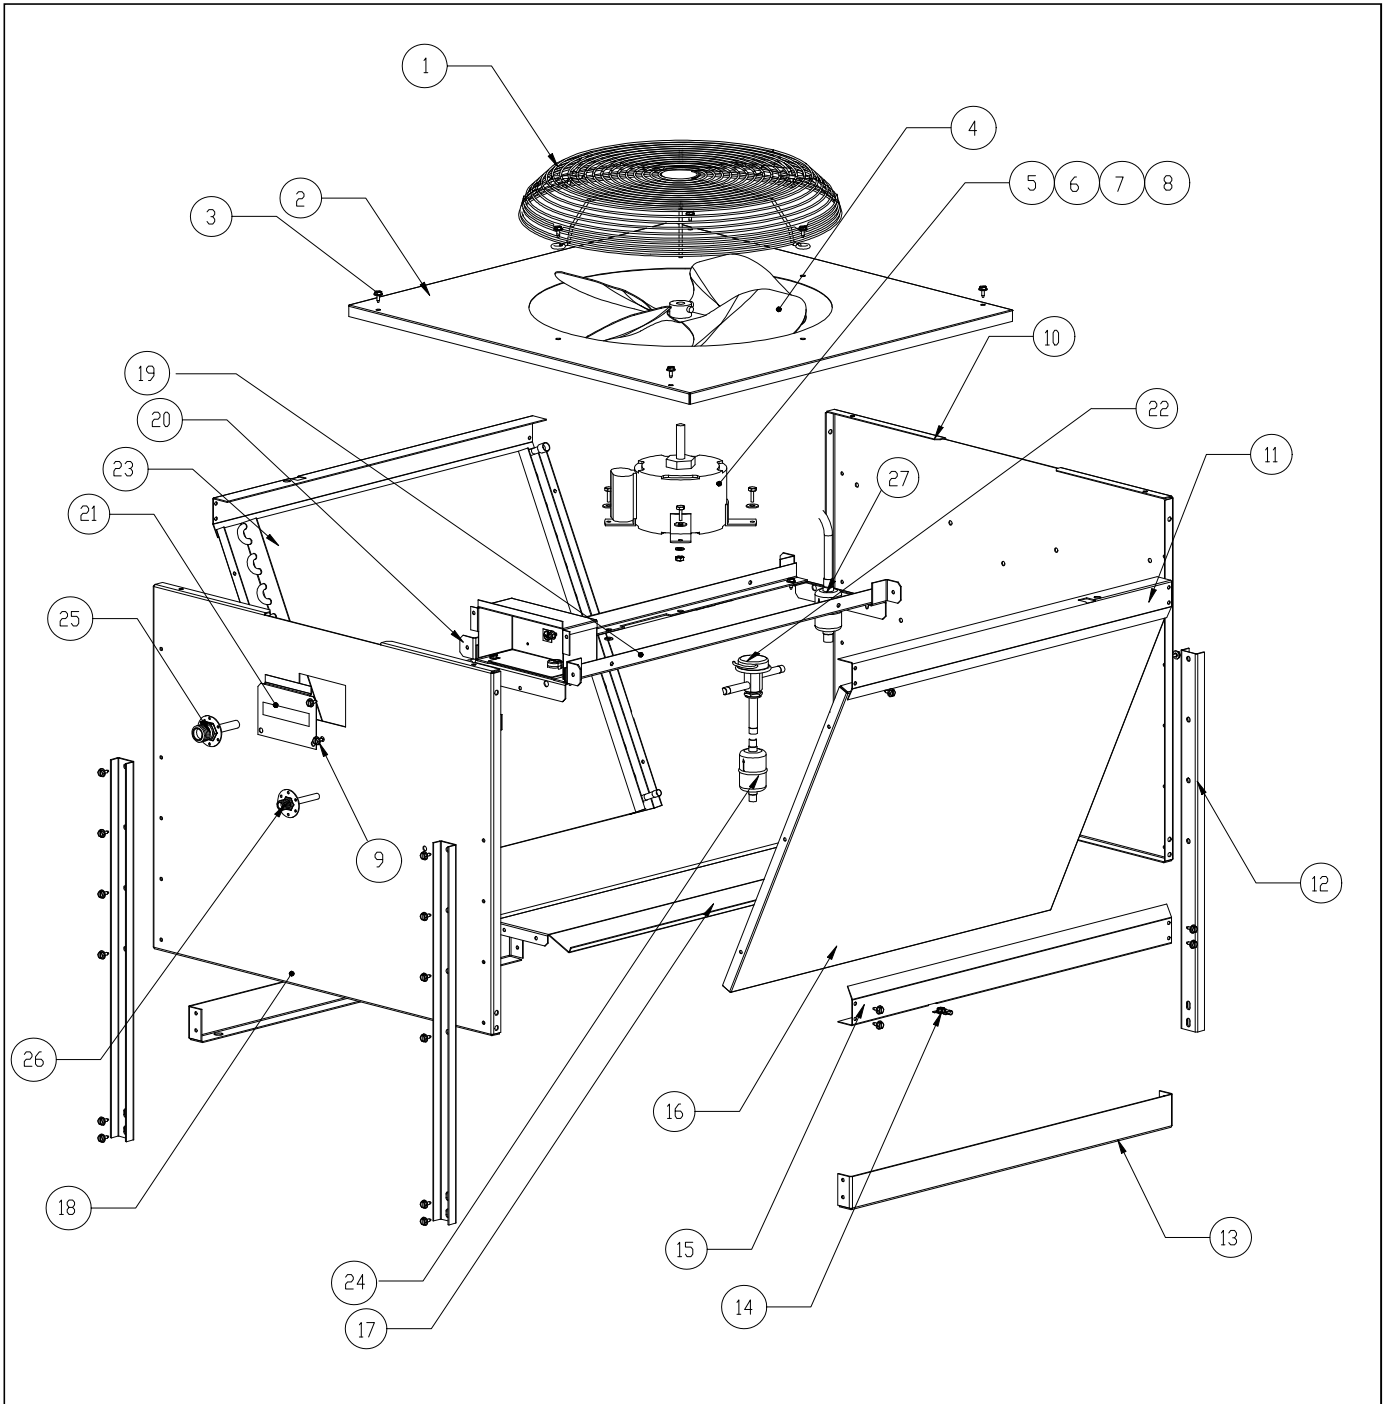

Evaporator			
Item #	Model Number		Description
	ICE0726R	ICE0926R	
1	2051251-81	2051251-81	Evaporator-Full Cube
1	2051251-82	2051251-82	Evaporator-Half Cube
2	2101465-01S	2101465-01S	Curtain
3	2041338-02	2041338-02	Water Distribution Tube
4	9031122-01	9031122-01	Thumb Screw
5	9031004-19	9031004-19	Washer
6	9051135-05	9051135-05	Evaporator Spillway
7	9051170-04	9051170-04	Evaporator Left Side Mounting Panel
8	9051170-03	9051170-03	Evaporator Right Side Mounting Panel
9	9051135-04	9051135-04	Evaporator Water Return
10	9131508-01	9131508-01	Insulation

1051210-XX Reference above for Specific Model Number and Part Number

- The **1051210-XX** assembly will fit all ICE Models from October 1999 and EC Models.
- Units installed with a double cam switch, either Field installed or Factory installed will require the complete assembly and a potential wiring change as per the New Wiring Diagram included with the assembly.
- Individual component parts are not available for the **1051210-XX** assembly.
- Individual component parts are No Longer Available for previous version of the Harvest Assist Assembly
- Parts for the **2061962-XX** Harvest Assist Assembly are not compatible with **1051210-XX** Harvest Assist Assembly.
- Proper assembly and alignment of the parts is critical to proper operation, this includes cam and probe alignment.
- If a **1051210-XX** assembly fails, it must be returned to Ice-O-Matic.

2061962-02S No Longer Available

Water Pump/Float			
Item #	Model Number		Description
	ICE0726R	ICE0926R	
1	9161079-03	9161079-03	Water Pump
2	9131111-101	9131111-101	Float Assembly (Includes Fittings)
3	9131026-02	9131026-02	Float Splash Shield
4	9051627-01	9051627-01	Water Pump Tube
5	9021010-04	9021010-04	Plastic Clamp
6	9091024-01	9091024-01	Barbed Tee
7	3032898-26	3032898-26	Water Inlet Tube, 1/4 Inch x 26 Inch
8	9051541-01	9051541-01	Purge Tube, 5/8 Inch ID x 10 inch
9	3013076-01	3013076-01	Water Pump Bracket
10	3051223-02	3051223-02	Pump Tube - T Fitting to Pump