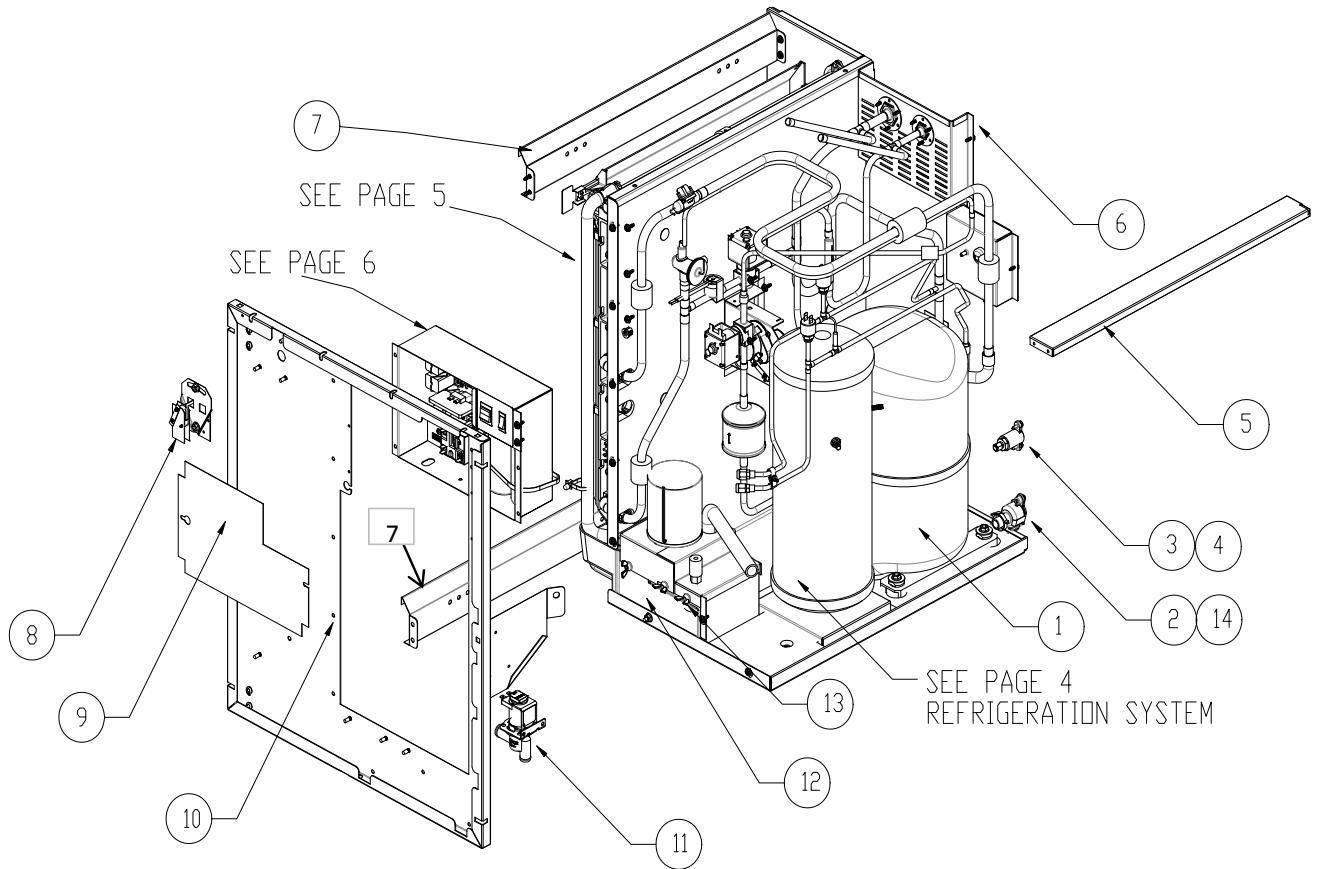

ICE0726R
ICE0926R

Check the model number on the data plate and refer to the correct listing for the specific component.

Check carefully that the correct part is identified and ordered.

Table of Contents	Page 1
Exterior Panels	Page 2
Chassis	Page 3
Refrigeration System	Page 4
Evaporator	Page 5
Control Box and Compressor Components	Page 6
Harvest Assist Components	Page 7
Water Pump/Float	Page 8
VRC Condenser	Page 9

Ice-O-Matic
11100 East 45th Ave.
Denver Co. 80239
800-423-3367

Exterior Panels			
Item #	Model Number		Description
	ICE0726R	ICE0926R	
1	2101431-01S	2101431-01S	Top Panel
2	2031520-01S	2031520-01S	Front Panel
3	9031098-04	9031098-04	Front Panel Screw
4	9051562-03	9051562-03	Front Panel End Cap Left Side
5	9051562-04	9051562-04	Front Panel End Cap Right Side
6	3021969-01	3021969-01	Side Panel
7	2021712-01	2021712-01	Rear Panel
8	3013452-01	3013452-01	Rear Access Panel
9	3013267-01	3013267-01	Junction Box Cover
10	2101466-01S	2101466-01S	Side Panel Assy with Insulation

Remote			
Item #	Model Number		Description
	ICE0726R	ICE0926R	
1	See Page 6	See Page 6	Compressor Kit-- See Page 6 for Compressor Components
2	9091140-01	9091140-01	Drain Fitting
3	9091074-01	9091074-01	Drop Adapter Fitting
4	9091083-01	9091083-01	Water Inlet Body, Does Not Include Nut
	9091083-03	9091083-03	Water Inlet Nut, Does Not Include Body
5	3013454-01	3013454-01	Brace, Side 22IN, tall
6	3013466-01	3013466-01	Bracket, Remote Fittings
7	3013355-01	3013355-01	Ice Deflector
8	2061471-03	2061471-03	Bin Control Assembly, Includes Bracket and Bin Switch
	9101124-02	9101124-02	Bin Switch
9	3012974-01	3012974-01	Control Box Cover
10	2021711-01	2021711-01	Assembly, Frame Front 22IN, Tall
11	9041105-05	9041105-05	Purge Valve, 240VAC
12	9051478-01	9051478-01	Water Pan ICE-22
13	9031161-01	9031161-01	Nylon Wing Nut
14	3051222-22	3051222-22	9/16" ID X 22" L ong, P.V.C. Tubing, N.S.F.(Drain)