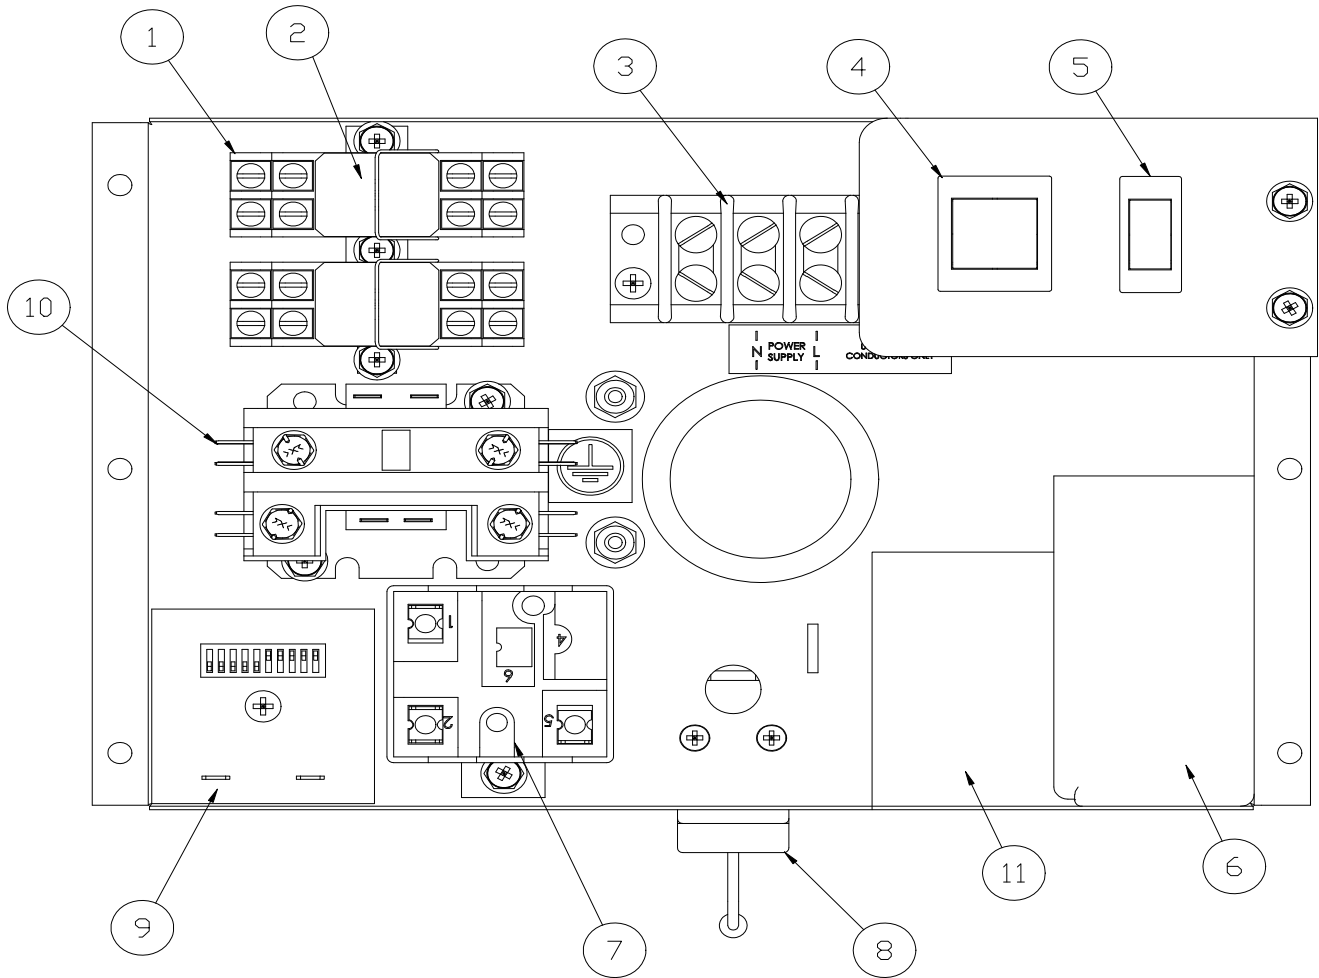

Control Box			
Item #	Model Number		Description
	ICE0726R	ICE0926R	
1	9101083-01	9101083-01	Relay Socket
2	9101084-02	9101084-02	Relay
3	NA	NA	Terminal Board (NA=Not Applicable)
4	9101349-01	9101349-01	ON-OFF-WASH Switch (9101195-01 is NLA)
4	1051208-01	1051208-01	Purge Switch-Prior to SN1407 (9101139 is NLA)
5	9101348-01	9101348-01	Purge Switch-From to SN1407 (9101139 is NLA)
6	9181003-07	9181003-07	Start Capacitor
7	9181010-12	9181010-12	Compressor Relay
8	9041094-01	9041094-01	Low Pressure Control
9	9101148-01	9101148-01	Timer
10	9101002-06	9101002-06	Contactor
11	9181009-16	9181009-16	Run Capacitor
12	9041098-01	9041098-01	High Temp Safety (Not Shown)
13	9101218-16	9101218-16	Water Pump Cord (Not Shown)

9181139-11	9181140-11	Compressor Kit
9181003-07	9181003-07	Start Capacitor
9181009-16	9181009-16	Run Capacitor
9181010-12	9181010-12	Relay
n/a	n/a	Overload