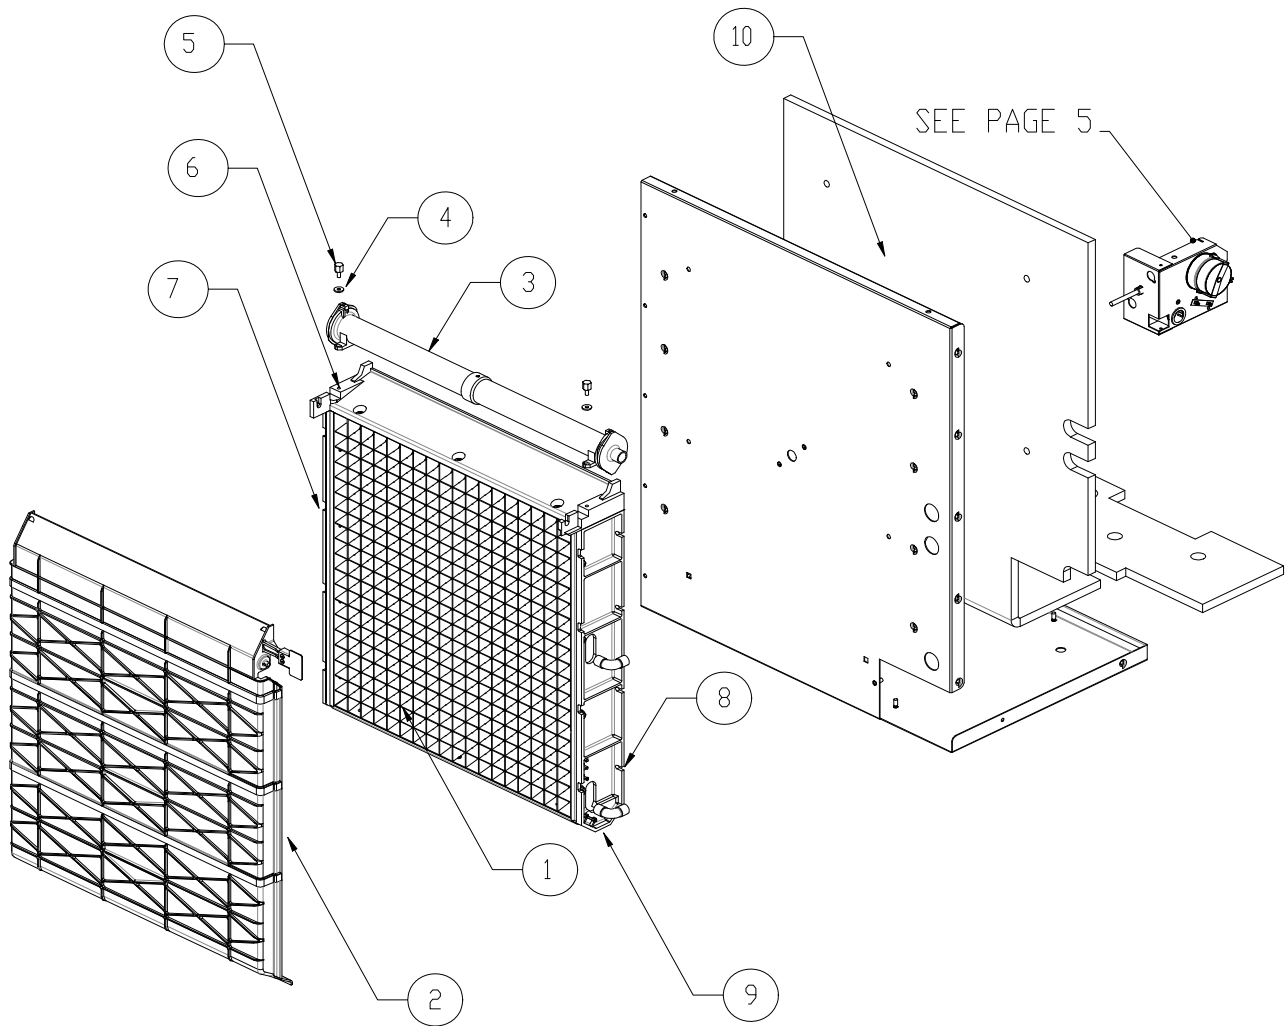

Evaporator			
Item #	Model Number		Description
	ICE0726R	ICE0926R	
1	2051251-81	2051251-81	Evaporator-Full Cube
1	2051251-82	2051251-82	Evaporator-Half Cube
2	2101465-01S	2101465-01S	Curtain
3	2041338-02	2041338-02	Water Distribution Tube
4	9031122-01	9031122-01	Thumb Screw
5	9031004-19	9031004-19	Washer
6	9051135-05	9051135-05	Evaporator Spillway
7	9051170-04	9051170-04	Evaporator Left Side Mounting Panel
8	9051170-03	9051170-03	Evaporator Right Side Mounting Panel
9	9051135-04	9051135-04	Evaporator Water Return
10	9131508-01	9131508-01	Insulation