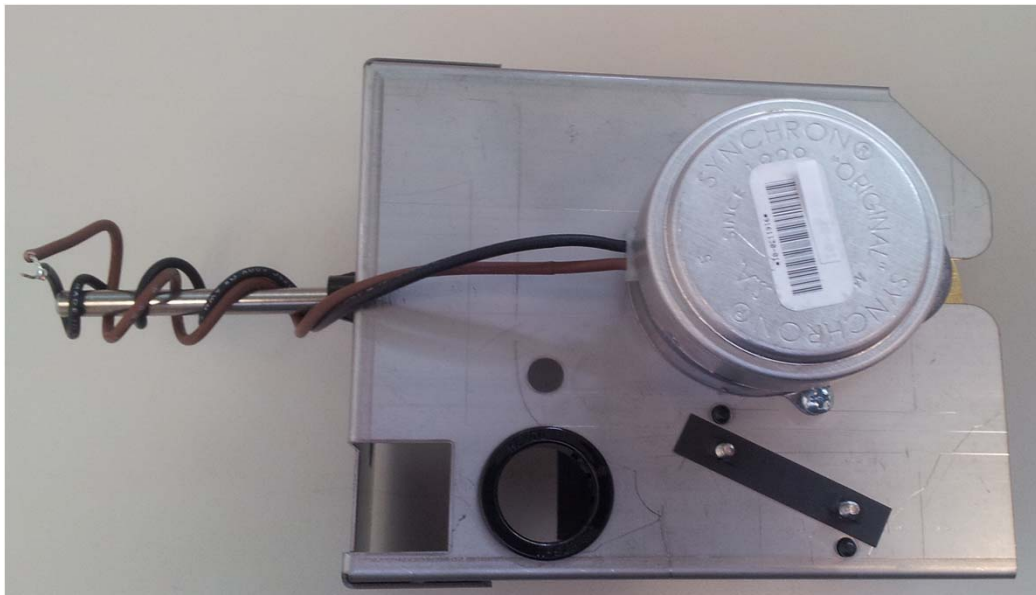

Item #	Model Number		Description
	ICE0726R	ICE0926R	
	1051210-02	1051210-02	Complete Assembly
	2061962-02S	2061962-02S	No Longer Available

1051210-XX Reference above for Specific Model Number and Part Number

- •The **1051210-XX** assembly will fit all ICE Models from October 1999 and EC Models.
- •Units installed with a double cam switch, either Field installed or Factory installed will require the complete assembly and a potential wiring change as per the New Wiring Diagram included with the assembly.
- •Individual component parts are not available for the **1051210-XX** assembly.
- •Individual component parts are No Longer Available for previous version of the Harvest Assist Assembly
- •Parts for the **2061962-XX** Harvest Assist Assembly are not compatible with **1051210-XX** Harvest Assist Assembly.
- •Proper assembly and alignment of the parts is critical to proper operation, this includes cam and probe alignment.
- •If a **1051210-XX** assembly fails, it must be returned to Ice-O-Matic.