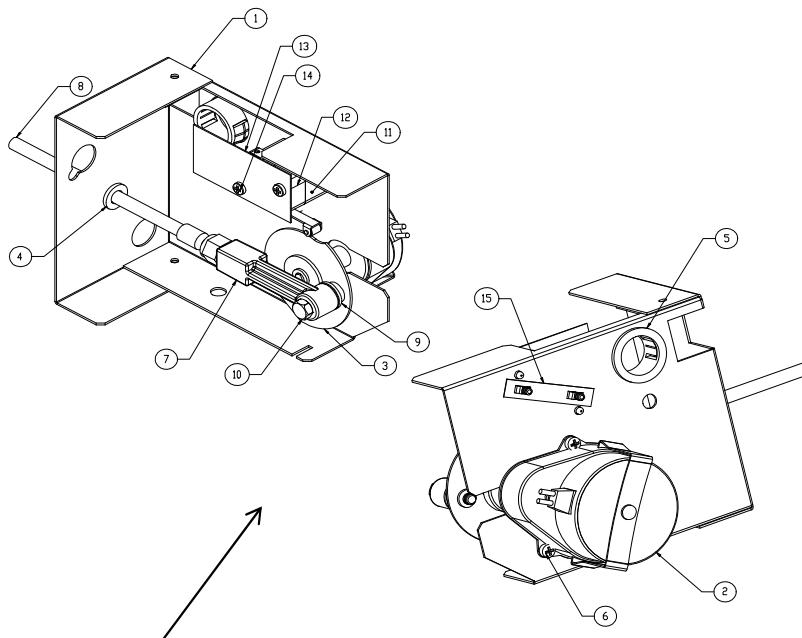

Control Box			
Item #	Model Number		Description
	ICE0726R	ICE0926R	
1	9101083-01	9101083-01	Relay Socket
2	9101084-02	9101084-02	Relay
3	NA	NA	Terminal Board (NA=Not Applicable)
4	9101349-01	9101349-01	ON-OFF-WASH Switch (9101195-01 is NLA)
4	1051208-01	1051208-01	Purge Switch- Prior to SN1407 (9101139 is NLA)
5	9101348-01	9101348-01	Purge Switch- From to SN1407 (9101139 is NLA)
6	9181003-07	9181003-07	Start Capacitor
7	9181010-12	9181010-12	Compressor Relay
8	9041094-01	9041094-01	Low Pressure Control
9	9101148-01	9101148-01	Timer
10	9101002-06	9101002-06	Contactor
11	9181009-16	9181009-16	Run Capacitor
12	9041098-01	9041098-01	High Temp Safety (Not Shown)
13	9101218-16	9101218-16	Water Pump Cord (Not Shown)

1051210-XX Reference above for Specific Model Number and Part Number

- The **1051210-XX** assembly will fit all ICE Models from October 1999 and EC Models.
- Units installed with a double cam switch, either Field installed or Factory installed will require the complete assembly and a potential wiring change as per the New Wiring Diagram included with the assembly.
- Individual component parts are not available for the **1051210-XX** assembly.
- Individual component parts are No Longer Available for previous version of the Harvest Assist Assembly
- Parts for the **2061962-XX** Harvest Assist Assembly are not compatible with **1051210-XX** Harvest Assist Assembly.
- Proper assembly and alignment of the parts is critical to proper operation, this includes cam and probe alignment.
- If a **1051210-XX** assembly fails, it must be returned to Ice-O-Matic.