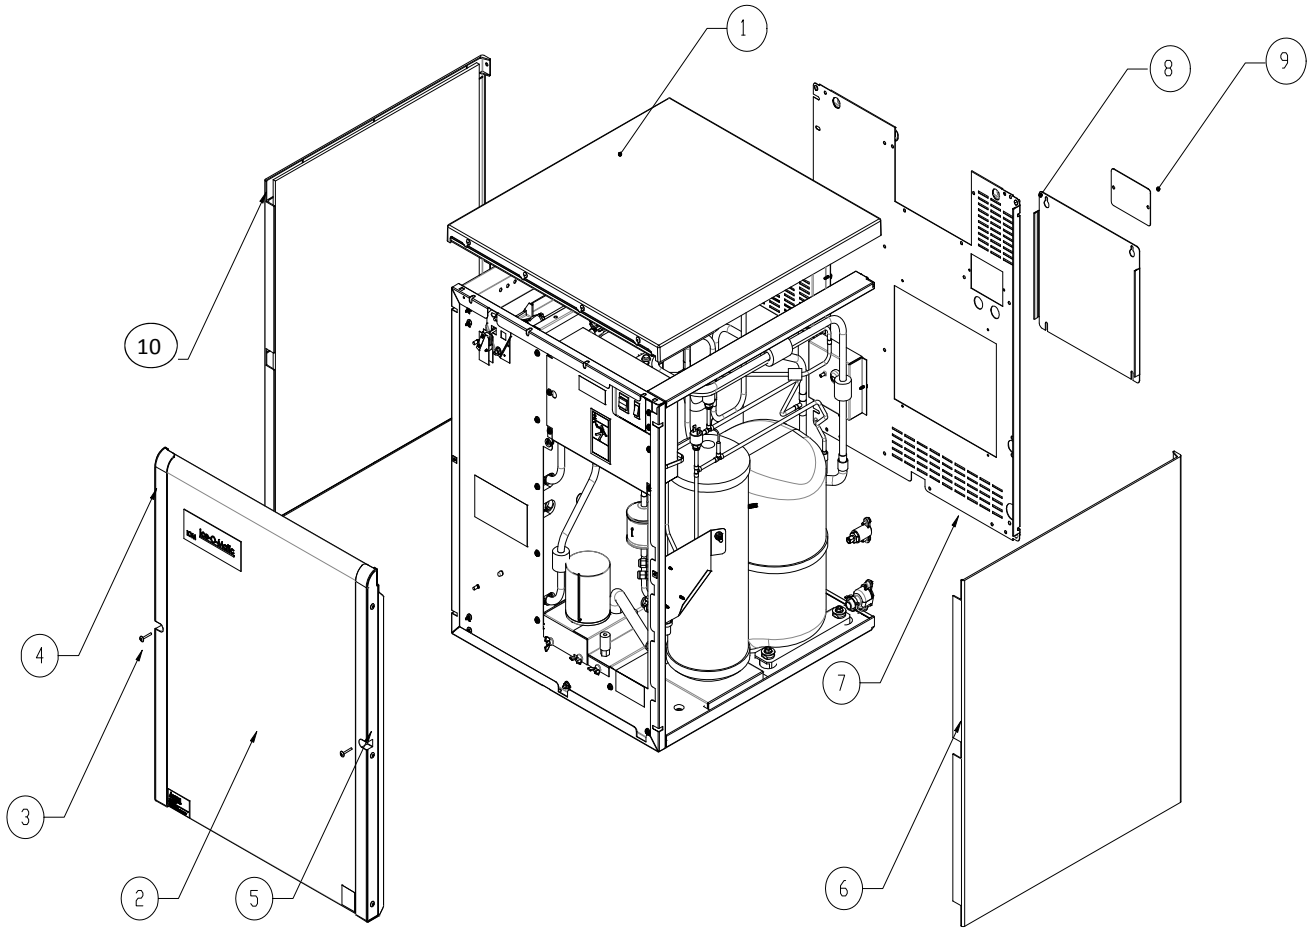

Ice-O-Matic[®]

**SERVICE PARTS MANUAL
22 INCH WIDE ICE SERIES CUBERS
MODEL-ICE0726R and ICE0926R**

Ice-O-Matic
11100 East 45th Ave
Denver, Colorado 80239
14-1031

Date 9/21/15

This parts list contains the service parts available for the following icemakers:

ICE0726R
ICE0926R

Check the model number on the data plate and refer to the correct listing for the specific component.

Check carefully that the correct part is identified and ordered.

Table of Contents	Page 1
Exterior Panels	Page 2
Chassis	Page 3
Refrigeration System	Page 4
Evaporator	Page 5
Control Box and Compressor Components	Page 6
Harvest Assist Components	Page 7
Water Pump/Float	Page 8
VRC Condenser	Page 9

Ice-O-Matic
11100 East 45th Ave.
Denver Co. 80239
800-423-3367

Exterior Panels			
Item #	Model Number		Description
	ICE0726R	ICE0926R	
1	2101431-01S	2101431-01S	Top Panel
2	2031520-01S	2031520-01S	Front Panel
3	9031098-04	9031098-04	Front Panel Screw
4	9051562-03	9051562-03	Front Panel End Cap Left Side
5	9051562-04	9051562-04	Front Panel End Cap Right Side
6	3021969-01	3021969-01	Side Panel
7	2021712-01	2021712-01	Rear Panel
8	3013452-01	3013452-01	Rear Access Panel
9	3013267-01	3013267-01	Junction Box Cover
10	2101466-01S	2101466-01S	Side Panel Assy with Insulation