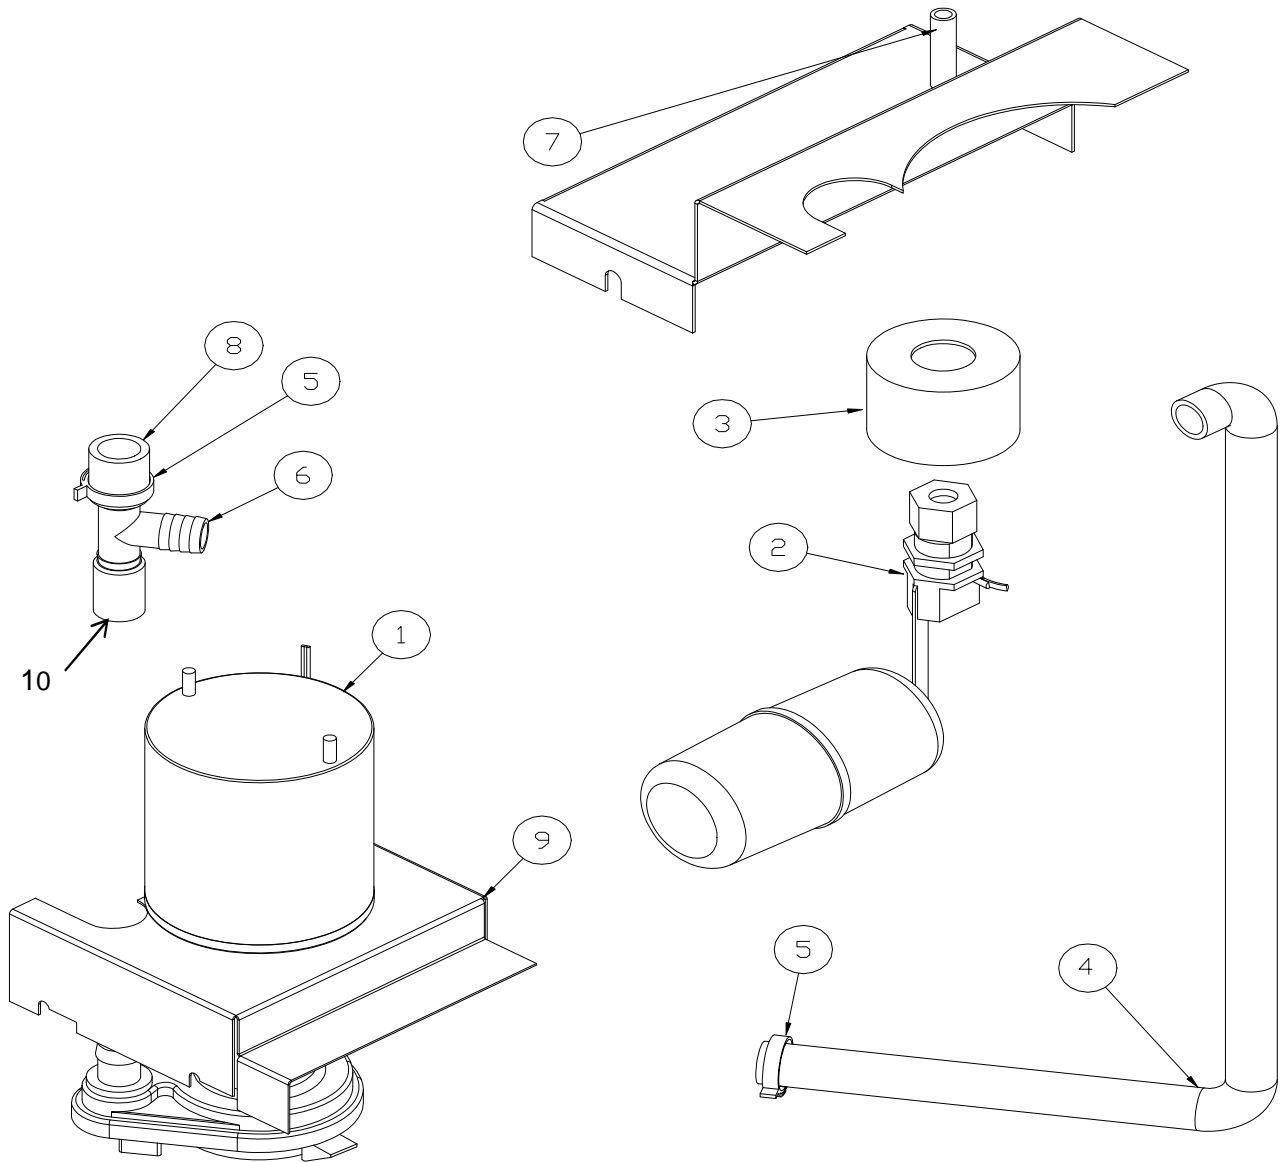

1051210-XX Reference above for Specific Model Number and Part Number

- The **1051210-XX** assembly will fit all ICE Models from October 1999 and EC Models.
- Units installed with a double cam switch, either Field installed or Factory installed will require the complete assembly and a potential wiring change as per the New Wiring Diagram included with the assembly.
- Individual component parts are not available for the **1051210-XX** assembly.
- Individual component parts are No Longer Available for previous version of the Harvest Assist Assembly
- Parts for the **2061962-XX** Harvest Assist Assembly are not compatible with **1051210-XX** Harvest Assist Assembly.
- Proper assembly and alignment of the parts is critical to proper operation, this includes cam and probe alignment.
- If a **1051210-XX** assembly fails, it must be returned to Ice-O-Matic.

2061962-02S No Longer Available

Water Pump/Float			
Item #	Model Number		Description
	ICE0726R	ICE0926R	
1	9161079-03	9161079-03	Water Pump
2	9131111-101	9131111-101	Float Assembly (Includes Fittings)
3	9131026-02	9131026-02	Float Splash Shield
4	9051627-01	9051627-01	Water Pump Tube
5	9021010-04	9021010-04	Plastic Clamp
6	9091024-01	9091024-01	Barbed Tee
7	3032898-26	3032898-26	Water Inlet Tube, 1/4 Inch x 26 Inch
8	9051541-01	9051541-01	Purge Tube, 5/8 Inch ID x 10 inch
9	3013076-01	3013076-01	Water Pump Bracket
10	3051223-02	3051223-02	Pump Tube - T Fitting to Pump