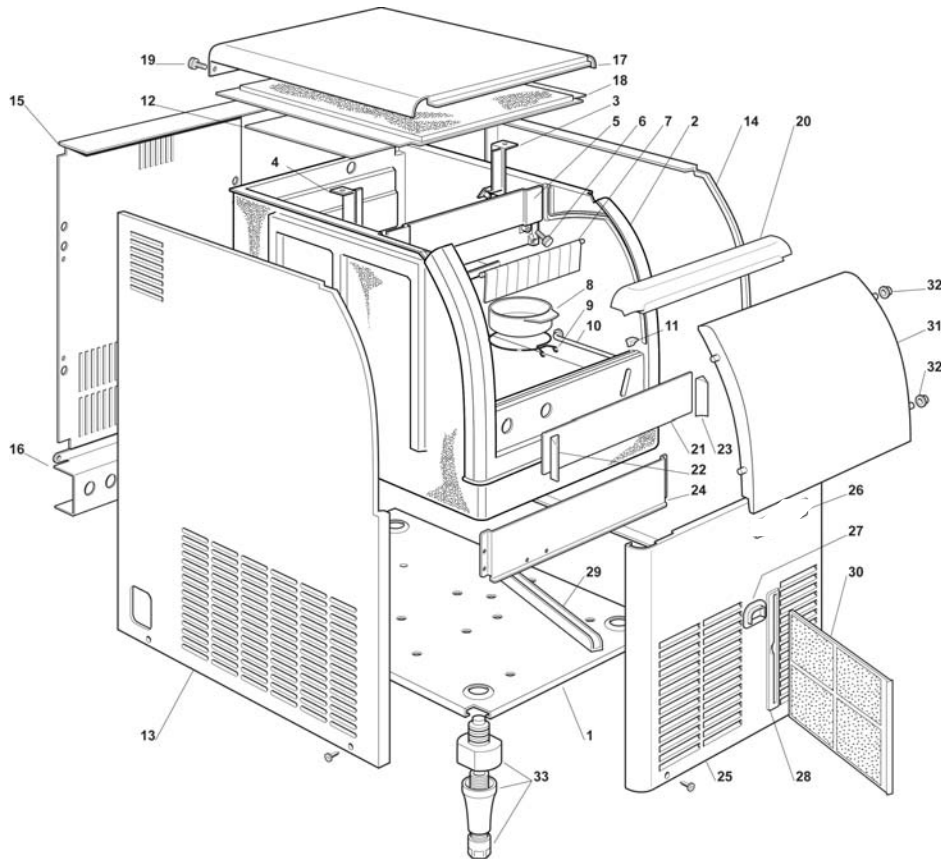

Ice-O-Matic[®]

**SERVICE PARTS MANUAL
ICE UNDERCOUNTER SERIES CUBERS
MODEL-ICEU070A**

Ice-O-Matic
11100 East 45th Ave
Denver, Colorado 80239
14-1025-A

Date 10/9/15

ICEU070A Service Parts

This is the list of service parts for the ICEU070A undercounter ice machine.

ICEU070A Service Parts

Cabinet

Item Number	Part Number	Description	Item Number	Part Number	Description
1	1011411-01	Unit Base	17	1011411-15	Insulated Top Panel
2	1011411-02	Insulated Storage Bin	19	1011411-16	Thumb Screw
3	1011411-03	Curtain Bracket Right	20	1011411-17	Front Liner
4	1011411-04	Curtain Bracket Left	21	1011411-18	Front Plate
5	1011411-05	Curtain Bracket Upper	22	1011411-19	Corner Protection Left
6	1011411-06	Thumb Screw	23	1011411-20	Corner Protection Right
7	1011411-07	Curtain assy	24	1011411-21	Bracket, Front
8	1011411-08	Plastic Plug	25	1011411-22	Panel, Front
9	1011411-09	Spring	26	1011411-23	Logo, Ice-O-matic
10	1011337-17	Bulb Holder	27	1011411-24	Front Switch Plastic Protection
11	1011411-10	Shock Absorber	28	1011411-25	Air Filter Seat
12	1011337-03	Evaporator Cover	29	1011411-26	Slide, Air Filter
13	1011411-11	Panel, Left Side	30	1011411-27	Air Filter
14	1011411-12	Panel, Right Side	31	1011411-28	Bin Door
15	1011411-13	Panel, Rear	32	1011337-07	Bushing
16	1011411-14	Bracket	33	1011411-29	Legs Kit
			Not Shown	9051127-02	Ice Scoop

ICEU070A Service Parts

Refrigeration System

Item Number	Part Number	Description
1	1011411-30	Compressor (Embraco)
2	1011411-31	Start Capacitor(Embraco)
3	*1011411-68	Overload (Embraco)
4	*Includes 3 & 4	Relay (Embraco)
5	1011411-34	Valve Body
6	1011411-35	Valve Core
7	1011411-36	Cap
8	1011357-42	Fan Motor (1011411-37 NLA)
8a	1011411-38	Fan Blade
9	1011337-48	Condenser
11	1011337-49	Filter
12	1011337-58	Mechanical Filter
13	1011337-56	Hot Gas Valve Body
13a	1011337-57	Coil
14	1011411-39	Evaporator assy
15	1011411-40	Suction Line assy
Includes Cap Tube and Accumulator		
22	1011337-46	Metal Clip
23	1011411-41	Bulb Holder