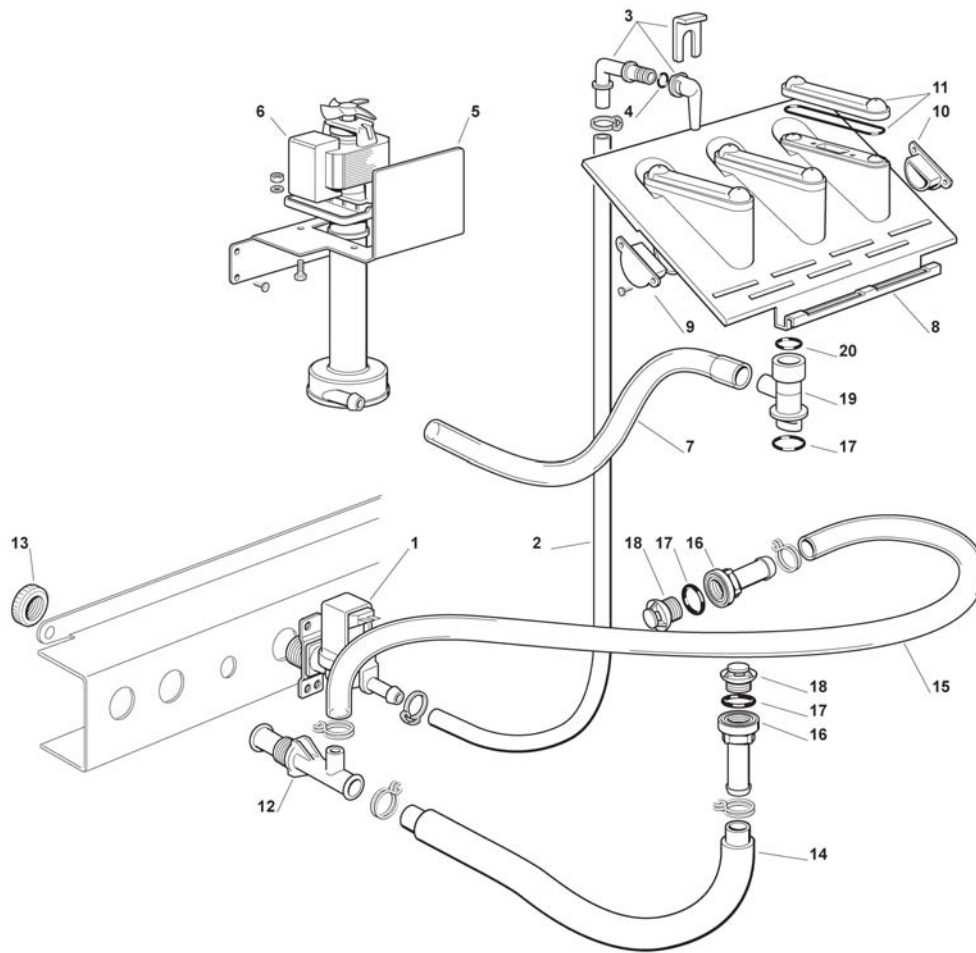

ICEU070A Service Parts

Refrigeration System

Item Number	Part Number	Description
1	1011411-30	Compressor (Embraco)
2	1011411-31	Start Capacitor(Embraco)
3	*1011411-68	Overload (Embraco)
4	*Includes 3 & 4	Relay (Embraco)
5	1011411-34	Valve Body
6	1011411-35	Valve Core
7	1011411-36	Cap
8	1011357-42	Fan Motor (1011411-37 NLA)
8a	1011411-38	Fan Blade
9	1011337-48	Condenser
11	1011337-49	Filter
12	1011337-58	Mechanical Filter
13	1011337-56	Hot Gas Valve Body
13a	1011337-57	Coil
14	1011411-39	Evaporator assy
15	1011411-40	Suction Line assy
Includes Cap Tube and Accumulator		
22	1011337-46	Metal Clip
23	1011411-41	Bulb Holder

The Cubigel Compressor and Starting Components are No Longer Available.

ICEU070A Service Parts

Water System

Item Number	Part Number	Description	Item Number	Part Number	Description
1	1011337-28	Water Inlet Valve	15	1011411-52	Tube
1a	1011411-42	Flow Control	16	1011411-53	Bin Drain
2	1011411-43	Tube, per meter	17	1011337-34	O Ring
3	1011411-44	Water Inlet Elbow assy	18	1011337-32	Drain Filter
4	1011411-45	O Ring	19	1011411-54	Spray System Seat
5	1011411-46	Metal Bracket	20	1011411-55	O Ring
6	1011337-31	Water Pump	Not Shown		
7	1011411-47	Tube	21	1011411-64	Water Inlet Adapter
8	1011411-48	Spray System Assy	22	1011411-65	Water Inlet Adapter
9	1011411-49	Plastic Plug			O Ring
10	1011411-50	Plastic Plug			
11	1011411-51	Spray Cover Kit			
12	1011337-38	Tee Tube			
13	1011337-42	Plastic Nut			
14	1011337-39	Tube			