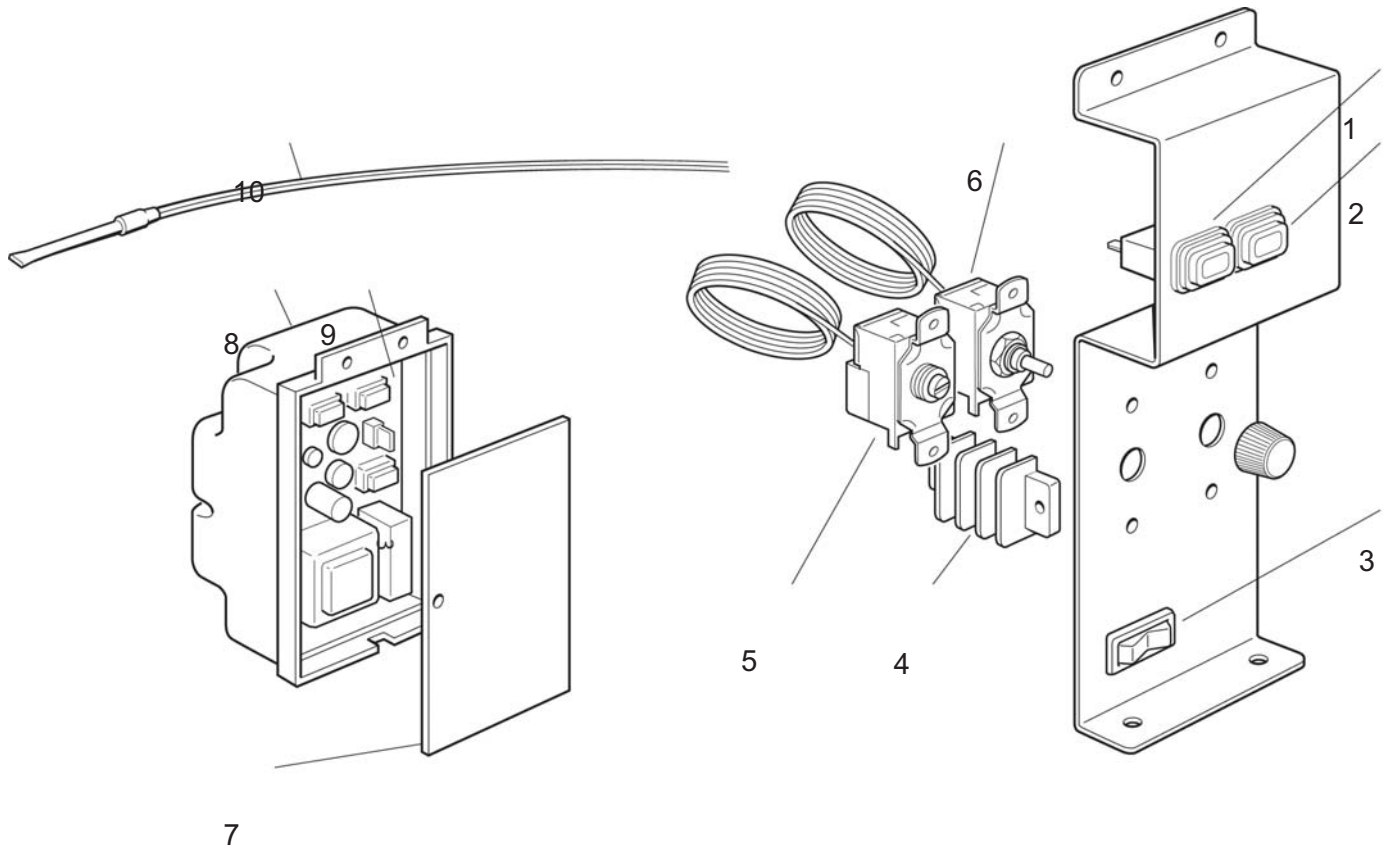

The Cubigel Compressor and Starting Components are No Longer Available.

ICEU070A Service Parts

Water System

Item Number	Part Number	Description	Item Number	Part Number	Description
1	1011337-28	Water Inlet Valve	15	1011411-52	Tube
1a	1011411-42	Flow Control	16	1011411-53	Bin Drain
2	1011411-43	Tube, per meter	17	1011337-34	O Ring
3	1011411-44	Water Inlet Elbow assy	18	1011337-32	Drain Filter
4	1011411-45	O Ring	19	1011411-54	Spray System Seat
5	1011411-46	Metal Bracket	20	1011411-55	O Ring
6	1011337-31	Water Pump	Not Shown		
7	1011411-47	Tube	21	1011411-64	Water Inlet Adapter
8	1011411-48	Spray System Assy	22	1011411-65	Water Inlet Adapter
9	1011411-49	Plastic Plug			O Ring
10	1011411-50	Plastic Plug			
11	1011411-51	Spray Cover Kit			
12	1011337-38	Tee Tube			
13	1011337-42	Plastic Nut			
14	1011337-39	Tube			

ICEU070A Service Parts

Control System

Item Number	Part Number	Description
1	1011411-56	Warning Light - Reset Button
2	1011411-57	Master Lighted Switch
3	1011411-58	Switch
4	1011337-64	Terminal Board
5	1011411-59	Bin Thermostat
6	1011337-68	Evap. Thermostat
7	1011411-60	Cover
8	1011411-61	Metal Control box
9	1011411-62	PC Board - Cleaning Remind
10	1011411-63	Condenser Sensor Black Plug
11	1011411-70	Condenser Sensor White Plug, From 2012 Serial Number